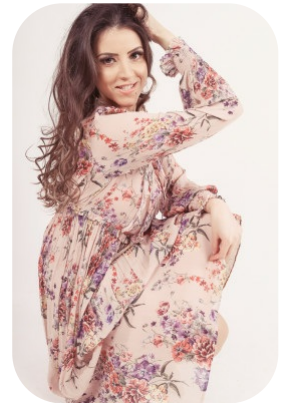

Additional Talents:
ROLLERSKATE
DANCING