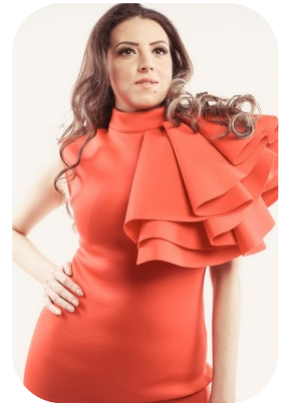

Additional Talents:
ROLLERSKATE
DANCING